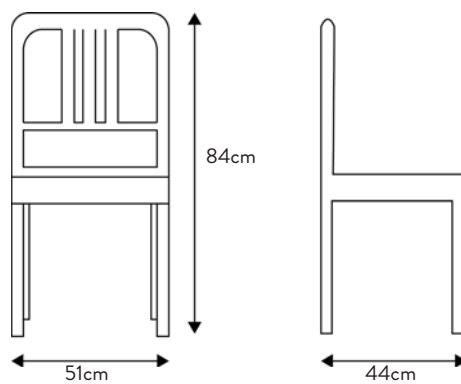

CESAR

design _contemporain

chaise standard **CESAR 30 € / 35 €**

L 51 P 44 H 84cm | polypropylène

moutarde
réf_1312

gris
réf_1310

bleu marine
réf_1311

blanc
réf_1313